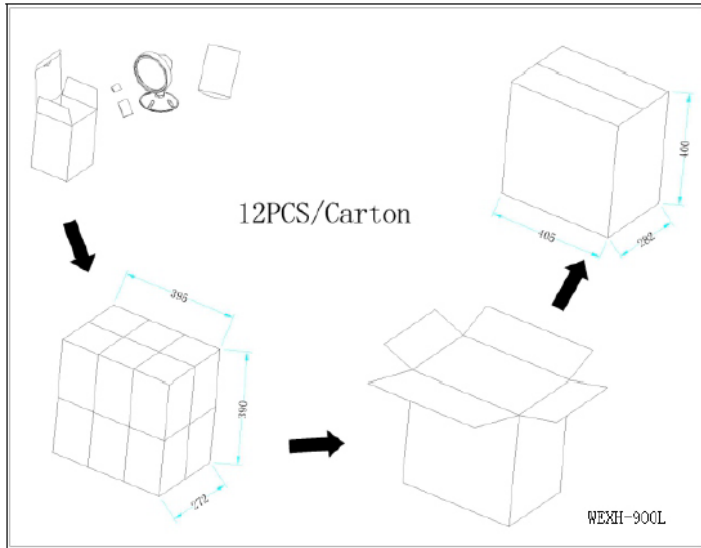

## PRODUCT DIMENSION

## PHOTOMETRIC AND MOUNTING SPACING DISTANCE

Compliant NFPA 101 requires 1.0 foot candle average and 0.1 foot candle minimum with a 40:1 maximum/ minimum ratio.

MODEL LIST	LAMP HEAD	LUMEN OUTPUT	SPACING DISTANCE 7.5FT MOUNT HEIGHT 6FT CORRIDOR WIDE	SPACING DISTANCE 10FT MOUNT HEIGHT 6FT CORRIDOR WIDE
WEXH-910L-2W	Dual head	220lm	19FT	18FT
WEXH-910L-1.5W	Dual head	180lm	17FT	16FT
WEXH-900L-1W	Single head	110lm	13FT	11FT
WEXH-900L-0.75W	Single head	90lm	10FT	8FT

## PACKAGING

MODEL LIST	PACKING QTY	N.W / G.W	SIZE (L*W*H)	MEA'S
WEXH-910L	12pc	5kg / 6.8kg	405 x 282 x 400	1.6 cu.ft
WEXH-910L	6pcs	7kg / 8.8kg	525 x 398 x 205	1.55 cu.ft