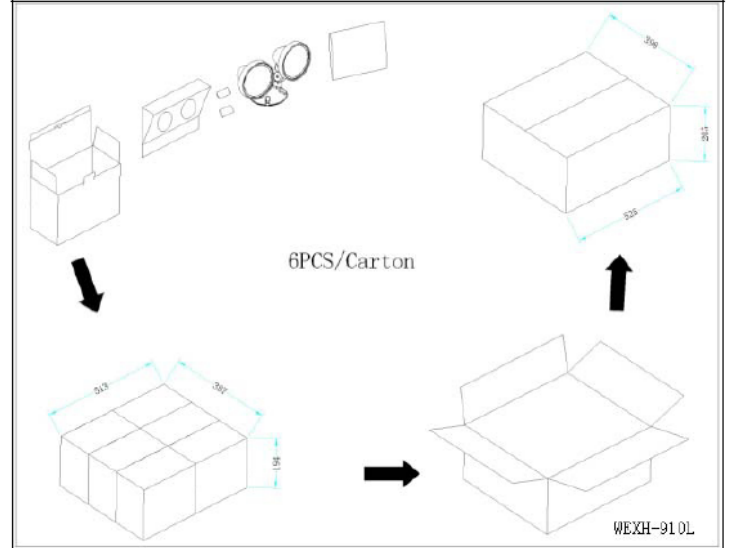

Project Name:	
Type:	

WEXH-900L/ 910L Series

LED Emergency Light
Wireless Reporting Compatible

PACKAGING

MODEL LIST	PACKING QTY	N.W / G.W	SIZE (L*W*H)	MEA'S
WEXH-910L	12pc	5kg / 6.8kg	405 x 282 x 400	1.6 cu.ft
WEXH-910L	6pcs	7kg / 8.8kg	525 x 398 x 205	1.55 cu.ft