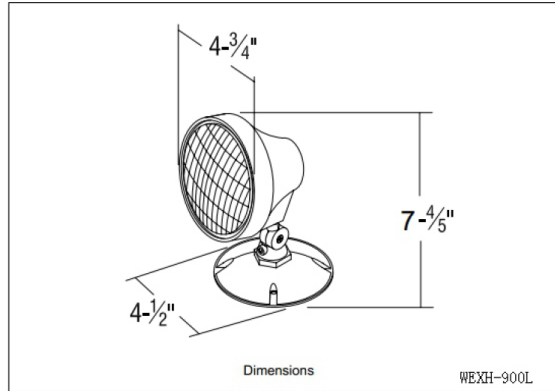

## ORDER INFORMATION: EXAMPLE: WEXH-910L-2W-W

WEXH	-	-	-
MODEL	LAMP HEAD	LED LAMP	COLOR
WEXH	<b>900L</b> Single head	<b>1W</b> Single head, 1W load	<b>W</b> White
	<b>910L</b> Dual head	<b>2W</b> Dual head, 2W load	<b>G</b> Gray
		<b>0.75W</b> Single head, 0.75W load	
		<b>1.5W</b> Dual head, 1.5W load	

## MODEL LIST AND RATING

MODEL LIST	LAMP HEAD	INPUT VOLTAGE	LED SOURCE	LUMEN OUTPUT
WEXH-910L-2W	Dual head	DC 3-12V	1W*2	220lm
WEXH-910L-1.5W	Dual head	DC 3-12V	0.75W*2	180lm
WEXH-900L-1W	Single head	DC 3-12V	1W*1	110lm
WEXH-900L-0.75W	Single head	DC 3-12V	0.75*1	90lm

## PRODUCT DIMENSION