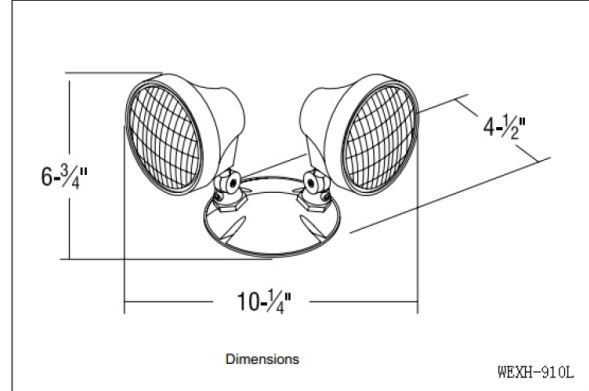

## ORDER INFORMATION: EXAMPLE: WEXH-910L-2W-W

WEXH	-	-	-
MODEL	LAMP HEAD	LED LAMP	COLOR
WEXH	<b>900L</b> Single head	<b>1W</b> Single head, 1W load	<b>W</b> White
	<b>910L</b> Dual head	<b>2W</b> Dual head, 2W load	<b>G</b> Gray
		<b>0.75W</b> Single head, 0.75W load	
		<b>1.5W</b> Dual head, 1.5W load	

## MODEL LIST AND RATING

MODEL LIST	LAMP HEAD	INPUT VOLTAGE	LED SOURCE	LUMEN OUTPUT
WEXH-910L-2W	Dual head	DC 3-12V	1W*2	220lm
WEXH-910L-1.5W	Dual head	DC 3-12V	0.75W*2	180lm
WEXH-900L-1W	Single head	DC 3-12V	1W*1	110lm
WEXH-900L-0.75W	Single head	DC 3-12V	0.75*1	90lm

## PRODUCT DIMENSION